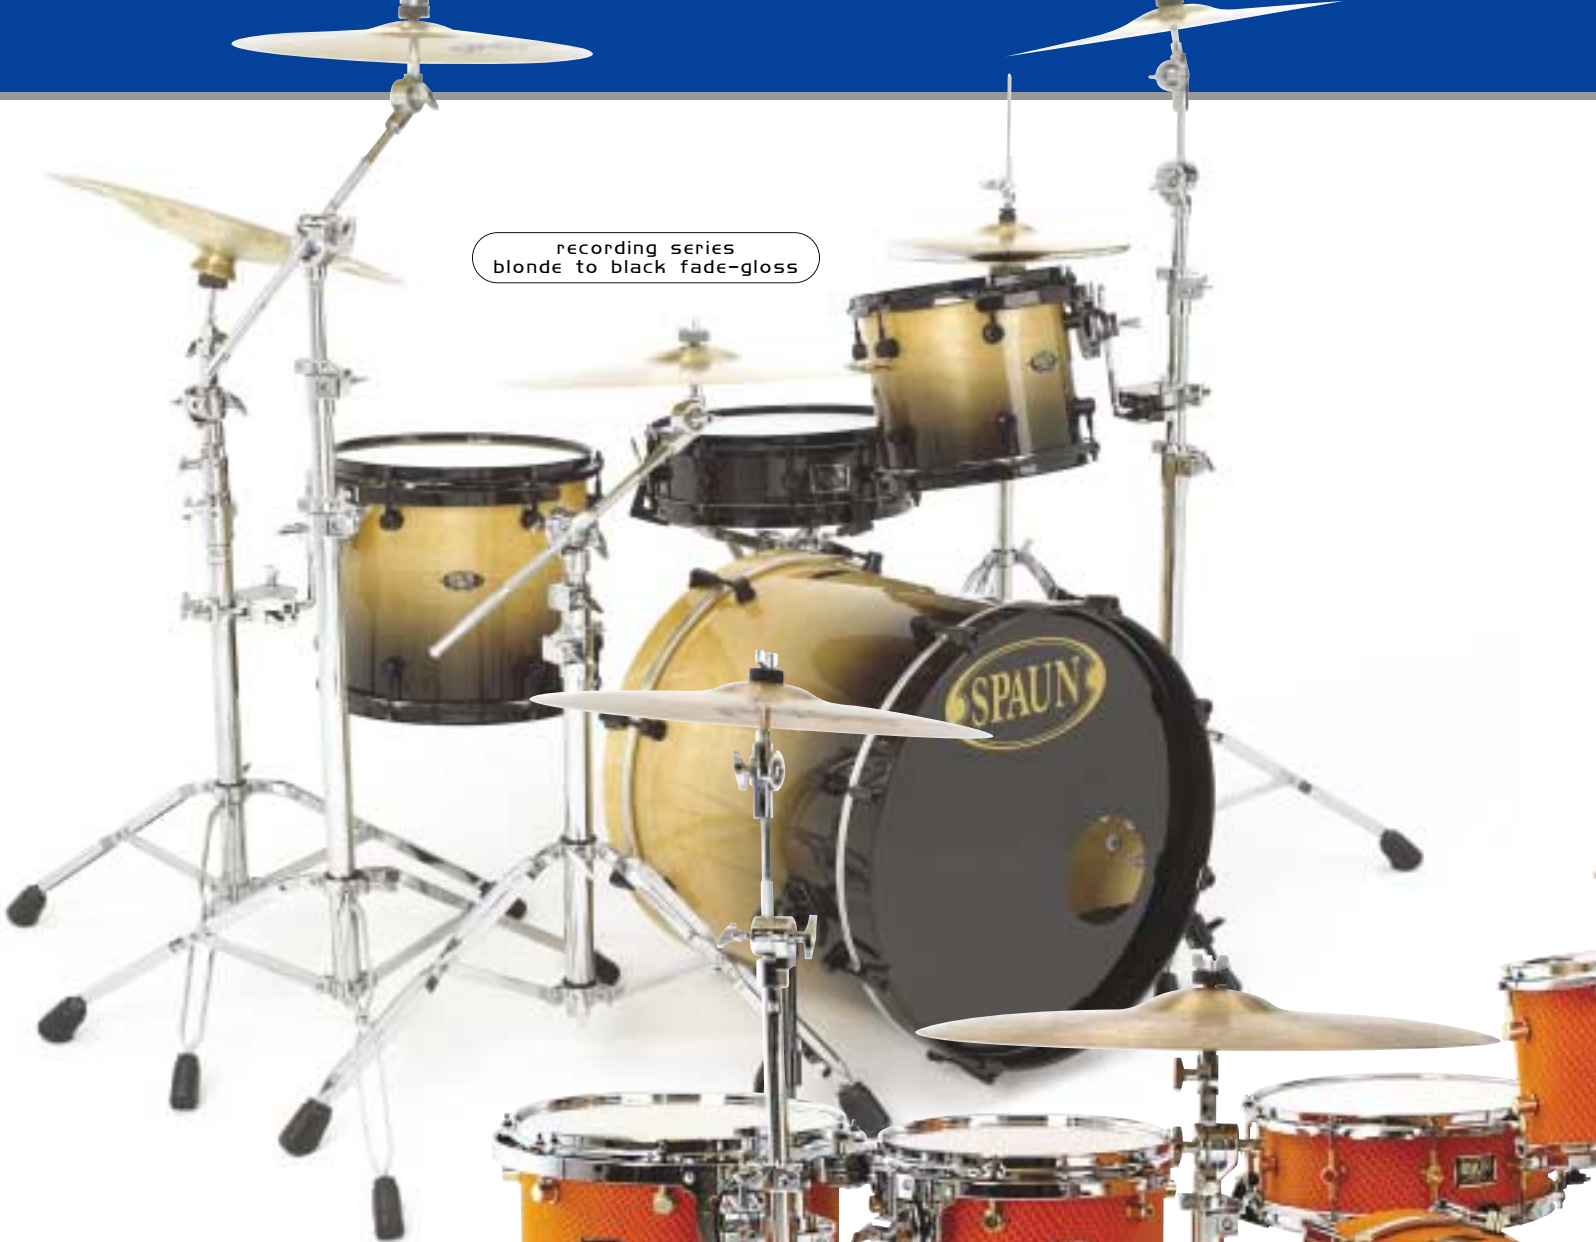

custom series
black holoflake-gloss

recording series
blonde to black fade-gloss